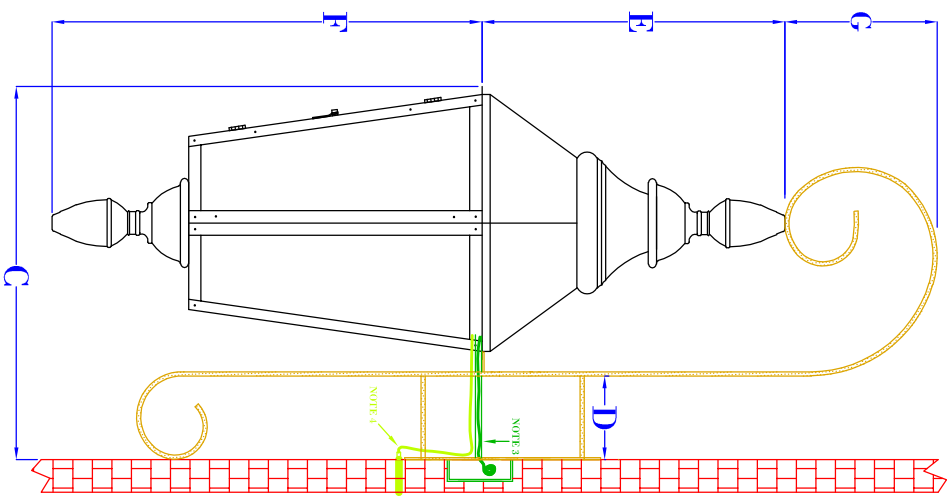

FRONT VIEW  
(NTS)

SIDE VIEW  
(NTS)

ISOMETRIC VIEW  
(NTS)-BRACKET ONLY

- NOTES:
1. MOUNTING HARDWARE SUPPLIED BY OTHERS
  2. FIXTURES ARE HANDCRAFTED. DIMENSIONS MAY VARY PLUS OR MINUS  $\frac{1}{4}$ "
  3. ELECTRIC LIGHTS SUPPLIED WITH 18/2 WIRE WITH GROUND
  4. GAS LIGHTS SUPPLIED WITH  $\frac{3}{16}$ " COPPER GAS LINE AND  $\frac{3}{16}$ " X  $\frac{1}{4}$ " GAS LINE ADAPTOR

# BEVOLO GAS & ELECTRIC LIGHTS

LIGHT:	SIX SIDED LONDON STREET W/ LONDON BOTTOM
BRACKET:	RODIN BRACKET

DATE:	5-8-19
DRW BY:	JJG
APP. BY:	JJG
REVISION:	5

SIZE:	37"	45"
A:	45"	54 $\frac{1}{2}$ "
B:	15 $\frac{3}{4}$ "	20 $\frac{1}{4}$ "
C:	16 $\frac{3}{4}$ "	22 $\frac{3}{4}$ "
D:	5"	5"
E:	15 $\frac{1}{4}$ "	18 $\frac{1}{2}$ "
F:	20 $\frac{1}{2}$ "	27 $\frac{1}{2}$ "
G:	8"	9 $\frac{1}{2}$ "