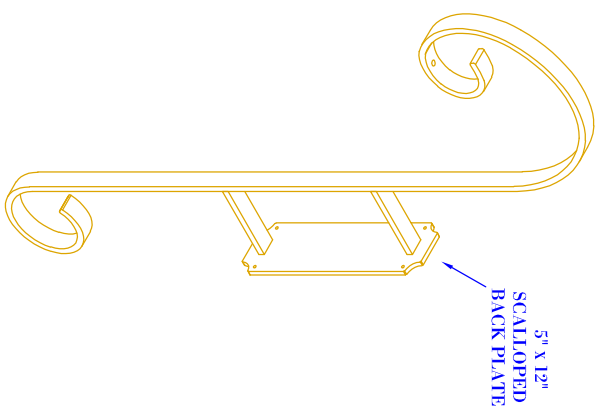

FRONT VIEW  
(NTS)

SIDE VIEW  
(NTS)

ISOMETRIC VIEW  
(NTS)-BRACKET ONLY

- NOTES:
1. MOUNTING HARDWARE SUPPLIED BY OTHERS
  2. FIXTURES ARE HANDCRAFTED. DIMENSIONS MAY VARY PLUS OR MINUS  $\frac{1}{4}$ "
  3. ELECTRIC LIGHTS SUPPLIED WITH 18/2 WIRE WITH GROUND
  4. GAS LIGHTS SUPPLIED WITH  $\frac{3}{16}$ " COPPER GAS LINE AND  $\frac{3}{16}$ " X  $\frac{1}{4}$ " GAS LINE ADAPTOR

# BEVOLO GAS & ELECTRIC LIGHTS

LIGHT:	SIX SIDED LONDON STREET W/ LONDON BOTTOM
BRACKET:	RODIN BRACKET

DATE:	5-8-19
DRW BY:	JJG
APP. BY:	JJG
REVISION:	5

SIZE:	37"	45"
A:	45"	54 $\frac{1}{2}$ "
B:	15 $\frac{3}{4}$ "	20 $\frac{1}{4}$ "
C:	16 $\frac{3}{4}$ "	22 $\frac{3}{4}$ "
D:	5"	5"
E:	15 $\frac{1}{4}$ "	18 $\frac{1}{2}$ "
F:	20 $\frac{1}{2}$ "	27 $\frac{1}{2}$ "
G:	8"	9 $\frac{1}{2}$ "