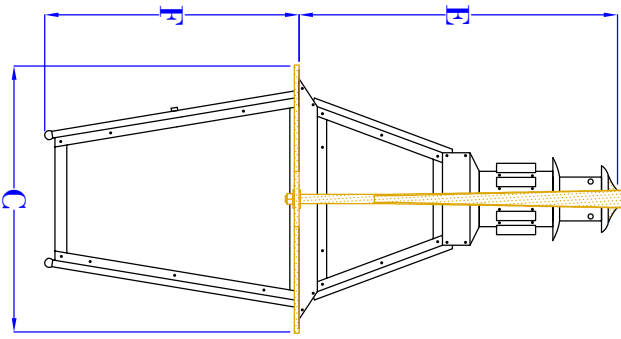

FRONT VIEW  
(NTS)

SIDE VIEW  
(NTS)

ISOMETRIC VIEW  
(NTS - BRACKET ONLY)

SIZE:	24"	31"	38"	44"
A:	31"	36 1/2"	43 5/8"	52 1/2"
B:	18 7/8"	20 1/8"	23"	28 1/2"
C:	15 5/8"	16 1/2"	18 3/4"	22 5/8"
D:	VARIES	VARIES	VARIES	VARIES
E:	14"	17"	21 3/8"	25 1/2"
F:	11 3/8"	13 5/8"	16 5/8"	19 1/2"

- NOTES:
1. MOUNTING HARDWARE SUPPLIED BY OTHERS
  2. FIXTURES ARE HANDCRAFTED. DIMENSIONS MAY VARY PLUS OR MINUS 1/4"
  3. ELECTRIC LIGHTS SUPPLIED WITH 18/2 WIRE WITH GROUND
  4. GAS LIGHTS SUPPLIED WITH 3/16" COPPER GAS LINE AND 3/4" GAS LINE ADAPTOR