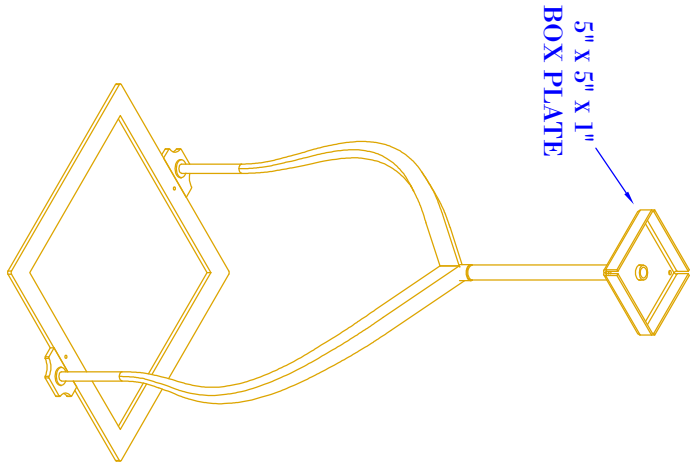

FRONT VIEW  
(NTS)

SIDE VIEW  
(NTS)

ISOMETRIC VIEW  
(NTS - BRACKET ONLY)

SIZE:	24"	31"	38"	44"
A:	31"	36 1/2"	43 5/8"	52 1/2"
B:	18 7/8"	20 1/8"	23"	28 1/2"
C:	15 5/8"	16 1/2"	18 3/4"	22 5/8"
D:	VARIES	VARIES	VARIES	VARIES
E:	14"	17"	21 3/8"	25 1/2"
F:	11 3/8"	13 5/8"	16 5/8"	19 1/2"

- NOTES:
1. MOUNTING HARDWARE SUPPLIED BY OTHERS
  2. FIXTURES ARE HANDCRAFTED. DIMENSIONS MAY VARY PLUS OR MINUS 1/4"
  3. ELECTRIC LIGHTS SUPPLIED WITH 18/2 WIRE WITH GROUND
  4. GAS LIGHTS SUPPLIED WITH 3/16" COPPER GAS LINE AND 3/4" GAS LINE ADAPTOR

# BEVOLO GAS & ELECTRIC LIGHTS

LIGHT: ROSETTA STANDARD

BRACKET: CABILDO YOKE

DATE:	DRW BY:
APP. BY:	JJG
REVISION:	4

COPYRIGHT 2020, BEVOLO GAS & ELECTRIC LIGHTS. THIS DRAWING AND ANY DESIGN OR DATA CONTAINED THEREIN ARE CONSIDERED PROPERTY OF BEVOLO GAS AND ELECTRIC LIGHTS. NEITHER THE DRAWING NOR ITS CONTENT MAY BE COPIED, REPRODUCED, OR EDITED TO A LIKENESS WITHOUT THE WRITTEN CONSENT OF BEVOLO GAS AND ELECTRIC LIGHTS.