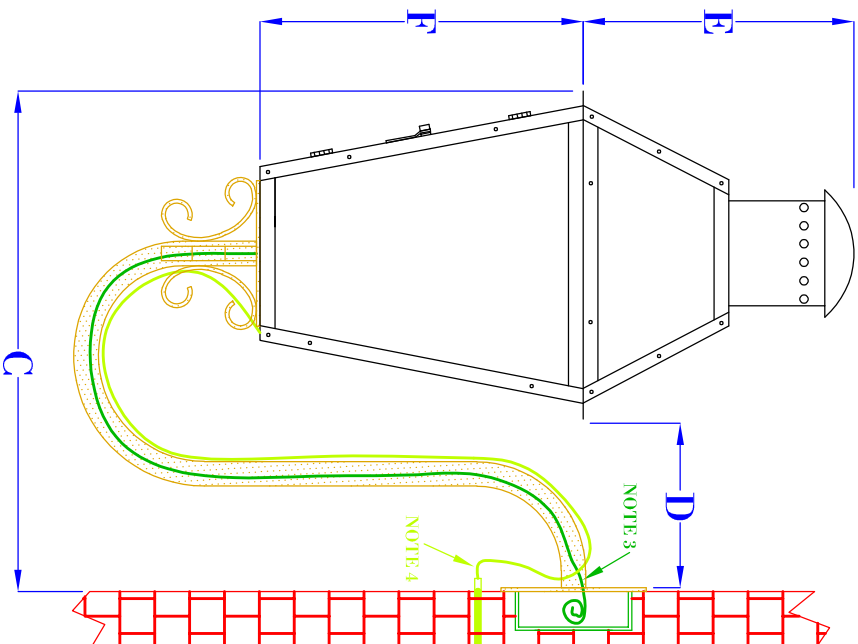

FRONT VIEW
(NTS)

SIDE VIEW
(NTS)

ISOMETRIC VIEW
(NTS- BRACKET ONLY)

BACK PLATE
5" X 5" (14"-27")
5" X 8" (30")
5" X 8" (36")

- NOTES:**
1. MOUNTING HARDWARE SUPPLIED BY OTHERS
 2. FIXTURES ARE HANDCRAFTED. DIMENSIONS MAY VARY PLUS OR MINUS 1/4"
 3. ELECTRIC LIGHTS SUPPLIED WITH 18/2 WIRE WITH GROUND
 4. GAS LIGHTS SUPPLIED WITH 3/16" COPPER GAS LINE AND 3/16" X 1/4" GAS LINE ADAPTOR

BEVOLO GAS & ELECTRIC LIGHTS

LIGHT:

FRENCH QUARTER

BRACKET:

GOOSENECK

SIZE:	14"	18"	21"	24"	27"	30"	36"
A:	20 5/8"	23 3/4"	26 7/8"	31 5/8"	32 5/8"	38"	44 3/8"
B:	9 1/4"	10 1/2"	11 1/2"	13 1/4"	14 1/2"	17 1/2"	21 1/2"
C:	16 1/4"	16 3/4"	17 1/4"	18 1/4"	18 3/4"	23 3/4"	25 1/4"
D:	7"	6 1/2"	5 7/8"	5"	4 1/2"	6"	4"
E:	6 1/4"	7 5/8"	9 3/8"	12 3/8"	11 7/8"	14 1/2"	17 3/8"
F:	8"	10 1/8"	11 1/8"	12 7/8"	14 3/8"	16 1/8"	19 5/8"