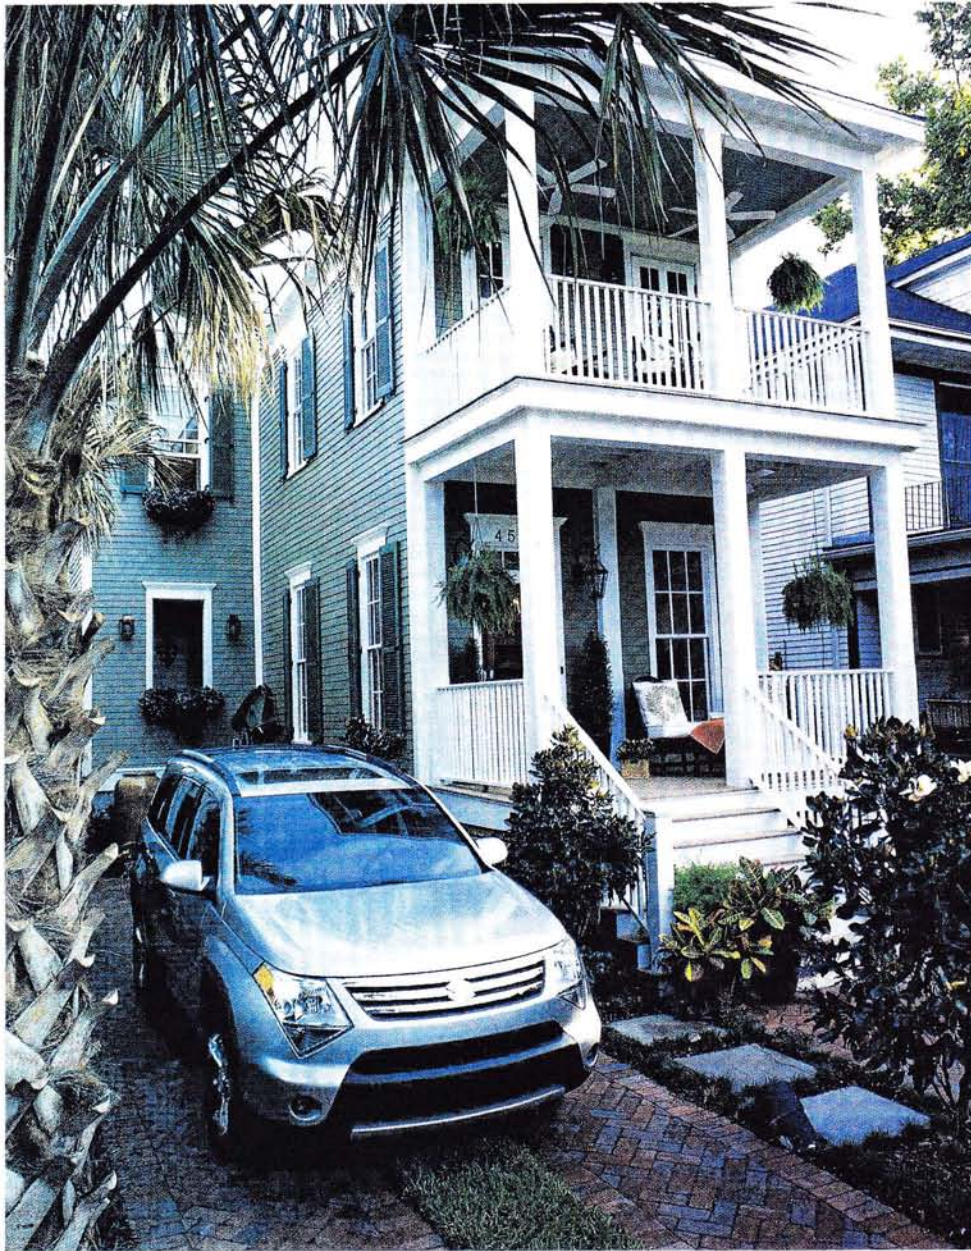

IDEA HOME INTERIOR/EXTERIOR SOURCE GUIDE

800/477-2741 or fabral.com. FABRAL is a member of the Metal Roofing Alliance; metalroofing.com. **Door chimes:** Traditional Wired Chimes (LA169WH); **Push button:** Wired pushbutton (RCPB740) in Oil-Rubbed Bronze; **Wireless door chimes:** Compact Contemporary Design Wireless Chimes Portable (LA205WH) in White; **Wireless push button:** Wireless Pushbutton (PB75BR) in Oil-Rubbed Bronze, all by NuTone; 888/336-3948 or nutone.com. **Automotive:** 2007 7-Passenger XLZ from Rainbow Suzuki; 504/367-1700 or rainbowsuzukiwestbank.com. **Shutters:** custom Louvered, Hurricane-Rated Shutters by New Horizon Shutters; 843/797-7762 or newhorizonshutters.com. **Shutter paint:** Rose Stem (N035) in Satin finish, also by Dutch Boy, available at Wal-Mart. Color custom matched by New Horizon Shutters. **Foundation paint:** Dried Palm (N009) in Satin finish, also by Dutch Boy, available at Wal-Mart. **Insulation:** PINK Insulation by Owens Corning; 800/438-7465 or owenscorning.com. **Design:** Eric Moser, Moser Design Group; 843/379-5630 or moserdesigngroup.com. **Interior design:** Ann Dupuy and Jane Leyens, Holden and Dupuy Interior Design; 504/568-1101. **Cabinetry design:** Cabinets by Design; 504/899-2300. **Cabinetry installation:** Jim Fledderman, JRF Builders, Inc.; 502/724-2482. **Countertop fabrication and installation:** Capital Stone, Inc.; 225/923-2323 or capitalstone.com. **Wallpaper labor:** Sandy's Wallpaper Hanging and Concepts; 985/542-7207. **Garden design and installation:** Daly-Sublette Landscape Architects; 504/832-9775 or dalysublette.com. **Exterior color consultant:** Louis Aubert; 504/861-0968. **Paver installation:** La Pavers; 504/731-8755 or lapavers.com. **Paver storage and delivery:** Masonry Products Sales, Inc.; 504/488-2647 or masonryproducts.com. **Moving and storage:** Reddy 2 Move; 205/822-6211 or reddy2move.com. **Moving and storage:** Kid Gloves; 504/309-6894 or lakidgloves.com. **Module storage:** Port Cargo Service, LLC; 504/891-9494 or portcargo.com. **Alarm system:** Fort Knox Alarms; 504/828-4233. **Janitorial services:** Quad F Janitorial Services, LLC; 504/433-8122. **Lodging:** Windsor Court Hotel; 888/596-0955 or windsorcourthotel.com.