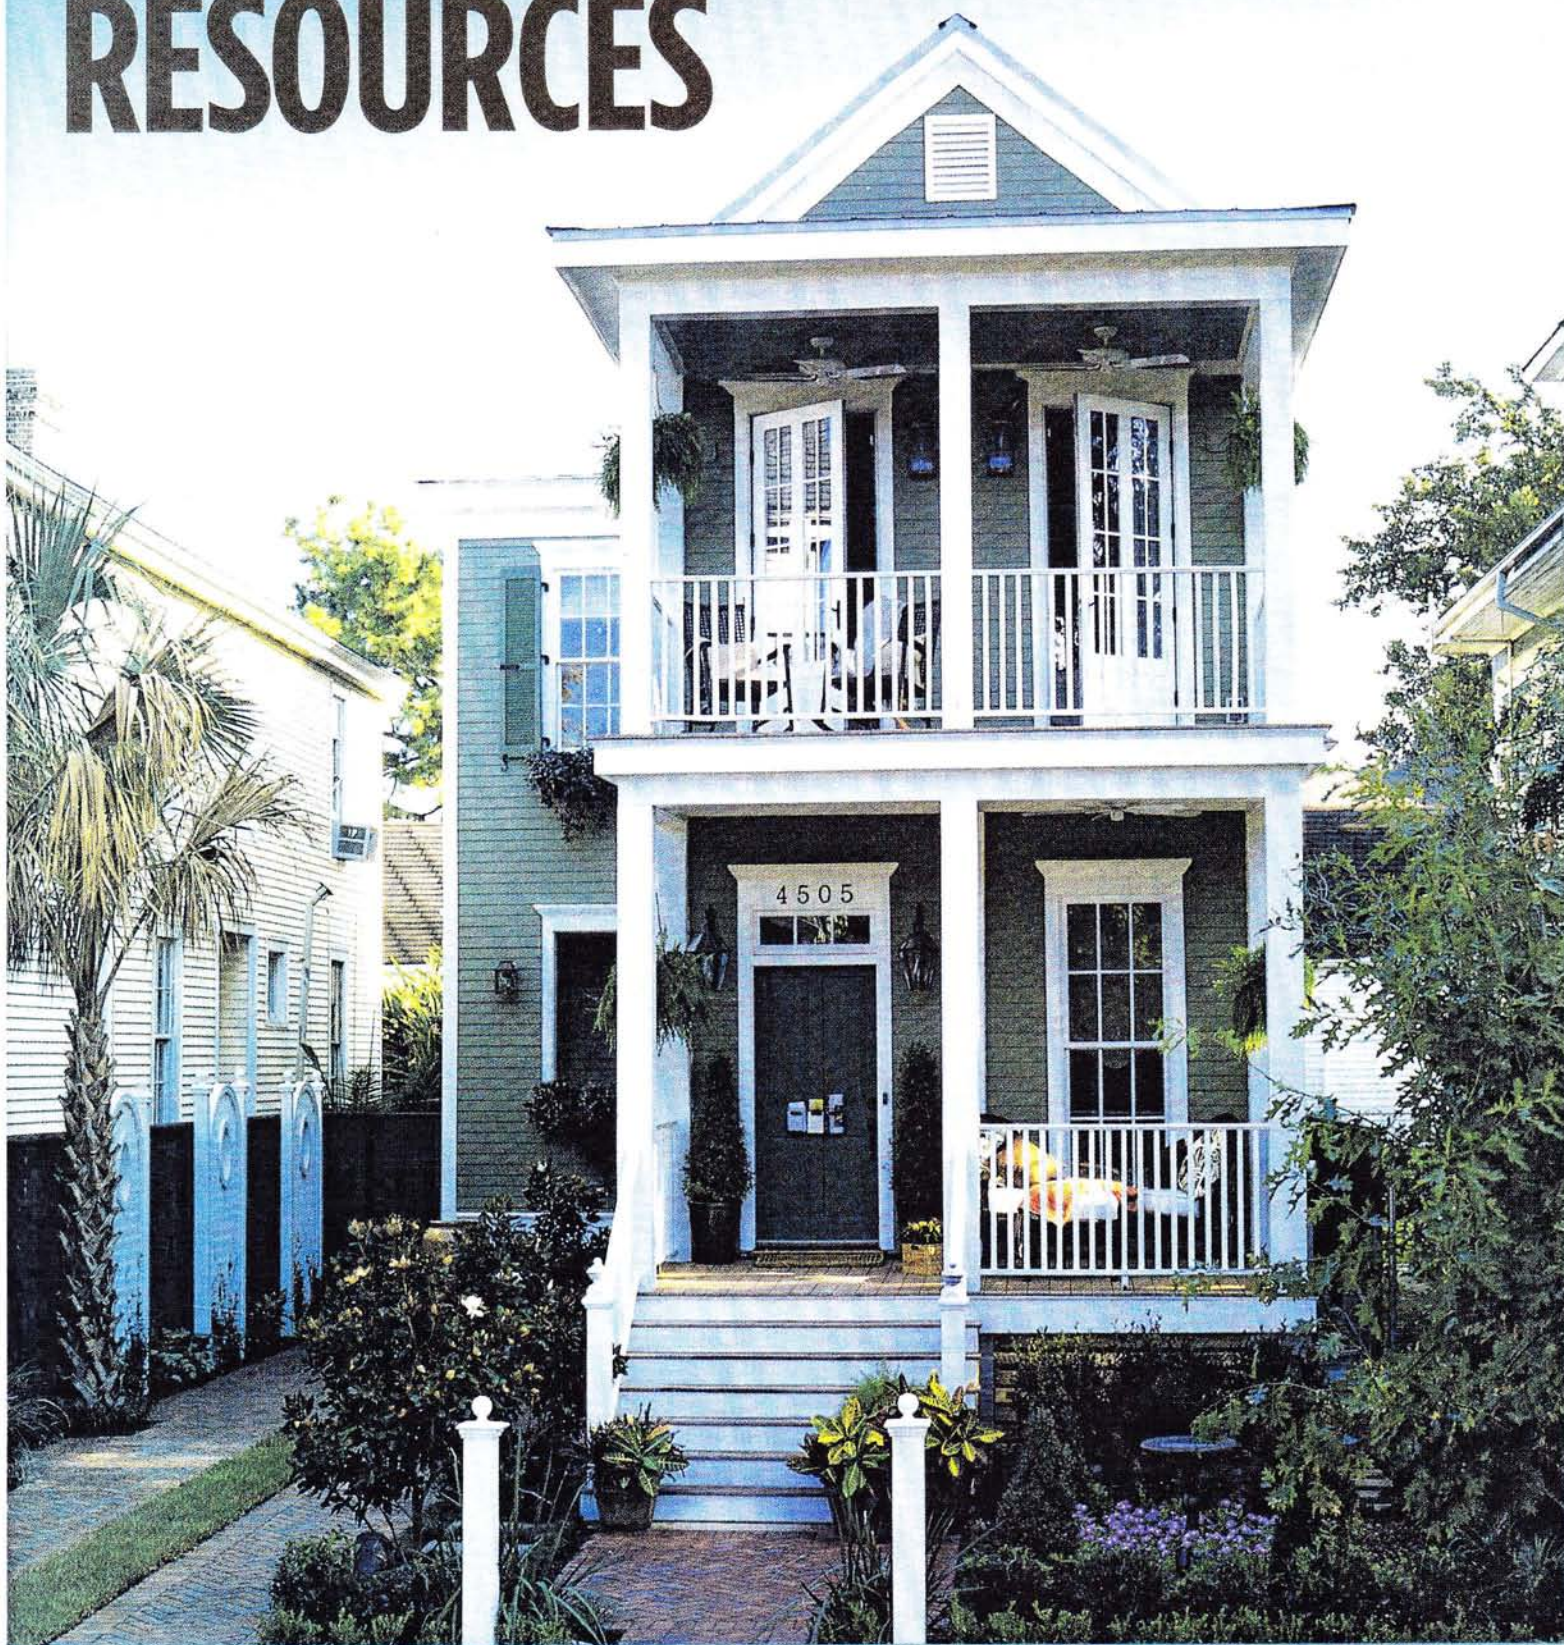

RESOURCES

2007 cottageliving IDEA HOME ■ NEW ORLEANS, LA

IDEA HOME INTERIOR/EXTERIOR SOURCE GUIDE

800/477-2741 or fabral.com. FABRAL is a member of the Metal Roofing Alliance; metalroofing.com. **Door chimes:** Traditional Wired Chimes (LA169WH); **Push button:** Wired pushbutton (RCPB740) in Oil-Rubbed Bronze; **Wireless door chimes:** Compact Contemporary Design Wireless Chimes Portable (LA205WH) in White; **Wireless push button:** Wireless Pushbutton (PB75BR) in Oil-Rubbed Bronze, all by NuTone; 888/336-3948 or nutone.com. **Automotive:** 2007 7-Passenger XLZ from Rainbow Suzuki; 504/367-1700 or rainbowsuzukiwestbank.com. **Shutters:** custom Louvered, Hurricane-Rated Shutters by New Horizon Shutters; 843/797-7762 or newhorizonshutters.com. **Shutter paint:** Rose Stem (N035) in Satin finish, also by Dutch Boy, available at Wal-Mart. Color custom matched by New Horizon Shutters. **Foundation paint:** Dried Palm (N009) in Satin finish, also by Dutch Boy, available at Wal-Mart. **Insulation:** PINK Insulation by Owens Corning; 800/438-7465 or owenscorning.com. **Design:** Eric Moser, Moser Design Group; 843/379-5630 or moserdesigngroup.com. **Interior design:** Ann Dupuy and Jane Leyens, Holden and Dupuy Interior Design; 504/568-1101. **Cabinetry design:** Cabinets by Design; 504/899-2300. **Cabinetry installation:** Jim Fledderman, JRF Builders, Inc.; 502/724-2482. **Countertop fabrication and installation:** Capital Stone, Inc.; 225/923-2323 or capitalstone.com. **Wallpaper labor:** Sandy's Wallpaper Hanging and Concepts; 985/542-7207. **Garden design and installation:** Daly-Sublette Landscape Architects; 504/832-9775 or dalysublette.com. **Exterior color consultant:** Louis Aubert; 504/861-0968. **Paver installation:** La Pavers; 504/731-8755 or lapavers.com. **Paver storage and delivery:** Masonry Products Sales, Inc.; 504/488-2647 or masonryproducts.com. **Moving and storage:** Reddy 2 Move; 205/822-6211 or reddy2move.com. **Moving and storage:** Kid Gloves; 504/309-6894 or lakidgloves.com. **Module storage:** Port Cargo Service, LLC; 504/891-9494 or portcargo.com. **Alarm system:** Fort Knox Alarms; 504/828-4233. **Janitorial services:** Quad F Janitorial Services, LLC; 504/433-8122. **Lodging:** Windsor Court Hotel; 888/596-0955 or windsorcourthotel.com.