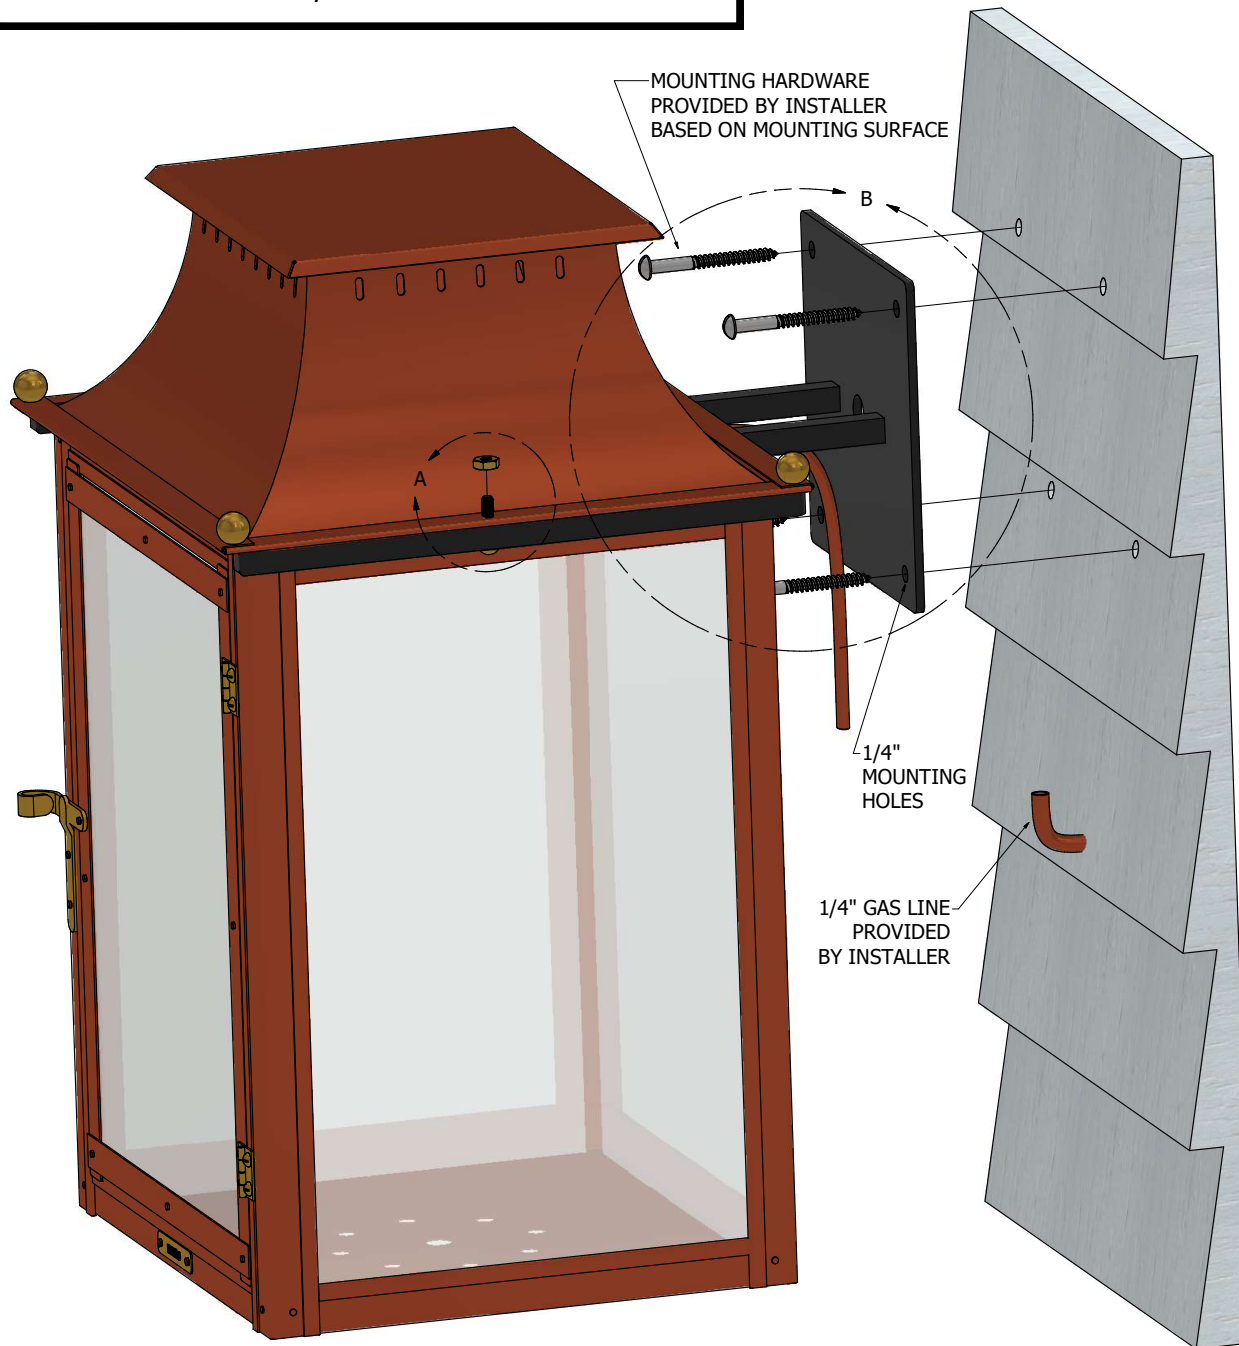

FOR COMPLETE INSTALLATION INSTRUCTIONS AND SAFETY WARNINGS, REFERENCE THE GREEN "GAS INSTALLATION AND USER GUIDE" INCLUDED WITH YOUR FIXTURE OR VISIT: BEVOLO.COM/INSTRUCTIONS

DETAIL A

FIXTURE TO BRACKET ATTACHMENT
(1) SCREW ON EACH SIDE

DETAIL B

BRACKET INSTALLED AND
GAS LINED CONNECTED

BEVOLO GAS & ELECTRIC LIGHTS
WMB/GOV/CH/CX OB INSTALLATION - GAS
 COPYRIGHT 2023, BEVOLO GAS & ELECTRIC LIGHTS. THIS DRAWING AND ANY DESIGN OR DATA CONTAINED THEREIN ARE CONSIDERED PROPERTY OF BEVOLO GAS AND ELECTRIC LIGHTS. NEITHER THE DRAWING NOR ITS CONTENT MAY BE COPIED, REPRODUCED, OR EDITED TO A LIKENESS WITHOUT THE WRITTEN CONSENT OF BEVOLO GAS AND ELECTRIC LIGHTS.