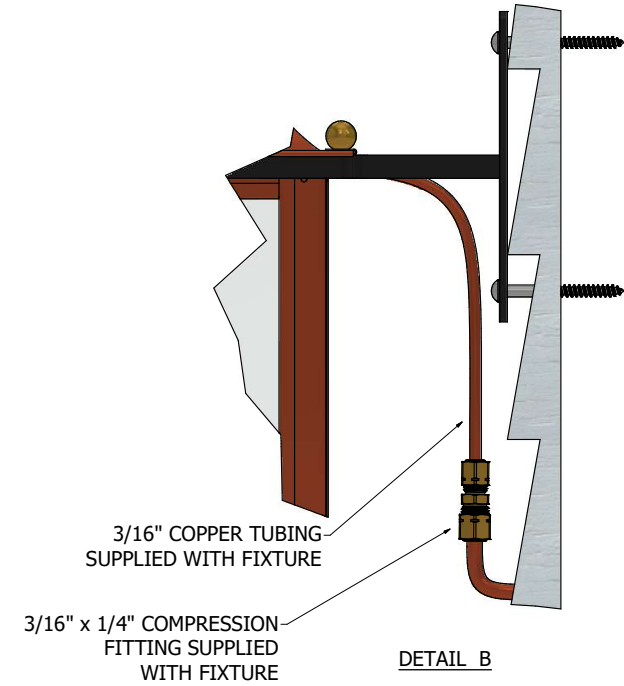

FOR COMPLETE INSTALLATION INSTRUCTIONS AND SAFETY WARNINGS, REFERENCE THE GREEN "GAS INSTALLATION AND USER GUIDE" INCLUDED WITH YOUR FIXTURE OR VISIT: BEVOLO.COM/INSTRUCTIONS

DETAIL A

FIXTURE TO BRACKET ATTACHMENT
(1) SCREW ON EACH SIDE

DETAIL B

BRACKET INSTALLED AND
GAS LINED CONNECTED

BEVOLO GAS & ELECTRIC LIGHTS
WMB/GOV/CH/CX OB INSTALLATION - GAS
 COPYRIGHT 2023, BEVOLO GAS & ELECTRIC LIGHTS. THIS DRAWING AND ANY DESIGN OR DATA CONTAINED THEREIN ARE CONSIDERED PROPERTY OF BEVOLO GAS AND ELECTRIC LIGHTS. NEITHER THE DRAWING NOR ITS CONTENT MAY BE COPIED, REPRODUCED, OR EDITED TO A LIKENESS WITHOUT THE WRITTEN CONSENT OF BEVOLO GAS AND ELECTRIC LIGHTS.