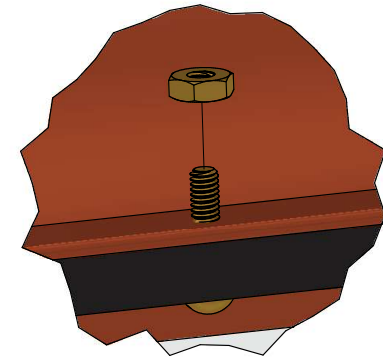

FOR COMPLETE INSTALLATION INSTRUCTIONS AND SAFETY WARNINGS, REFERENCE THE GREEN "GAS INSTALLATION AND USER GUIDE" INCLUDED WITH YOUR FIXTURE OR VISIT: BEVOLO.COM/INSTRUCTIONS

DETAIL A

FIXTURE TO BRACKET ATTACHMENT
(1) SCREW ON EACH SIDE

DETAIL B

BRACKET INSTALLED AND
GAS LINED CONNECTED

BEVOLO GAS & ELECTRIC LIGHTS
WMB/GOV/CH/CX OB INSTALLATION - GAS
 COPYRIGHT 2023, BEVOLO GAS & ELECTRIC LIGHTS. THIS DRAWING AND ANY DESIGN OR DATA CONTAINED THEREIN ARE CONSIDERED PROPERTY OF BEVOLO GAS AND ELECTRIC LIGHTS. NEITHER THE DRAWING NOR ITS CONTENT MAY BE COPIED, REPRODUCED, OR EDITED TO A LIKENESS WITHOUT THE WRITTEN CONSENT OF BEVOLO GAS AND ELECTRIC LIGHTS.