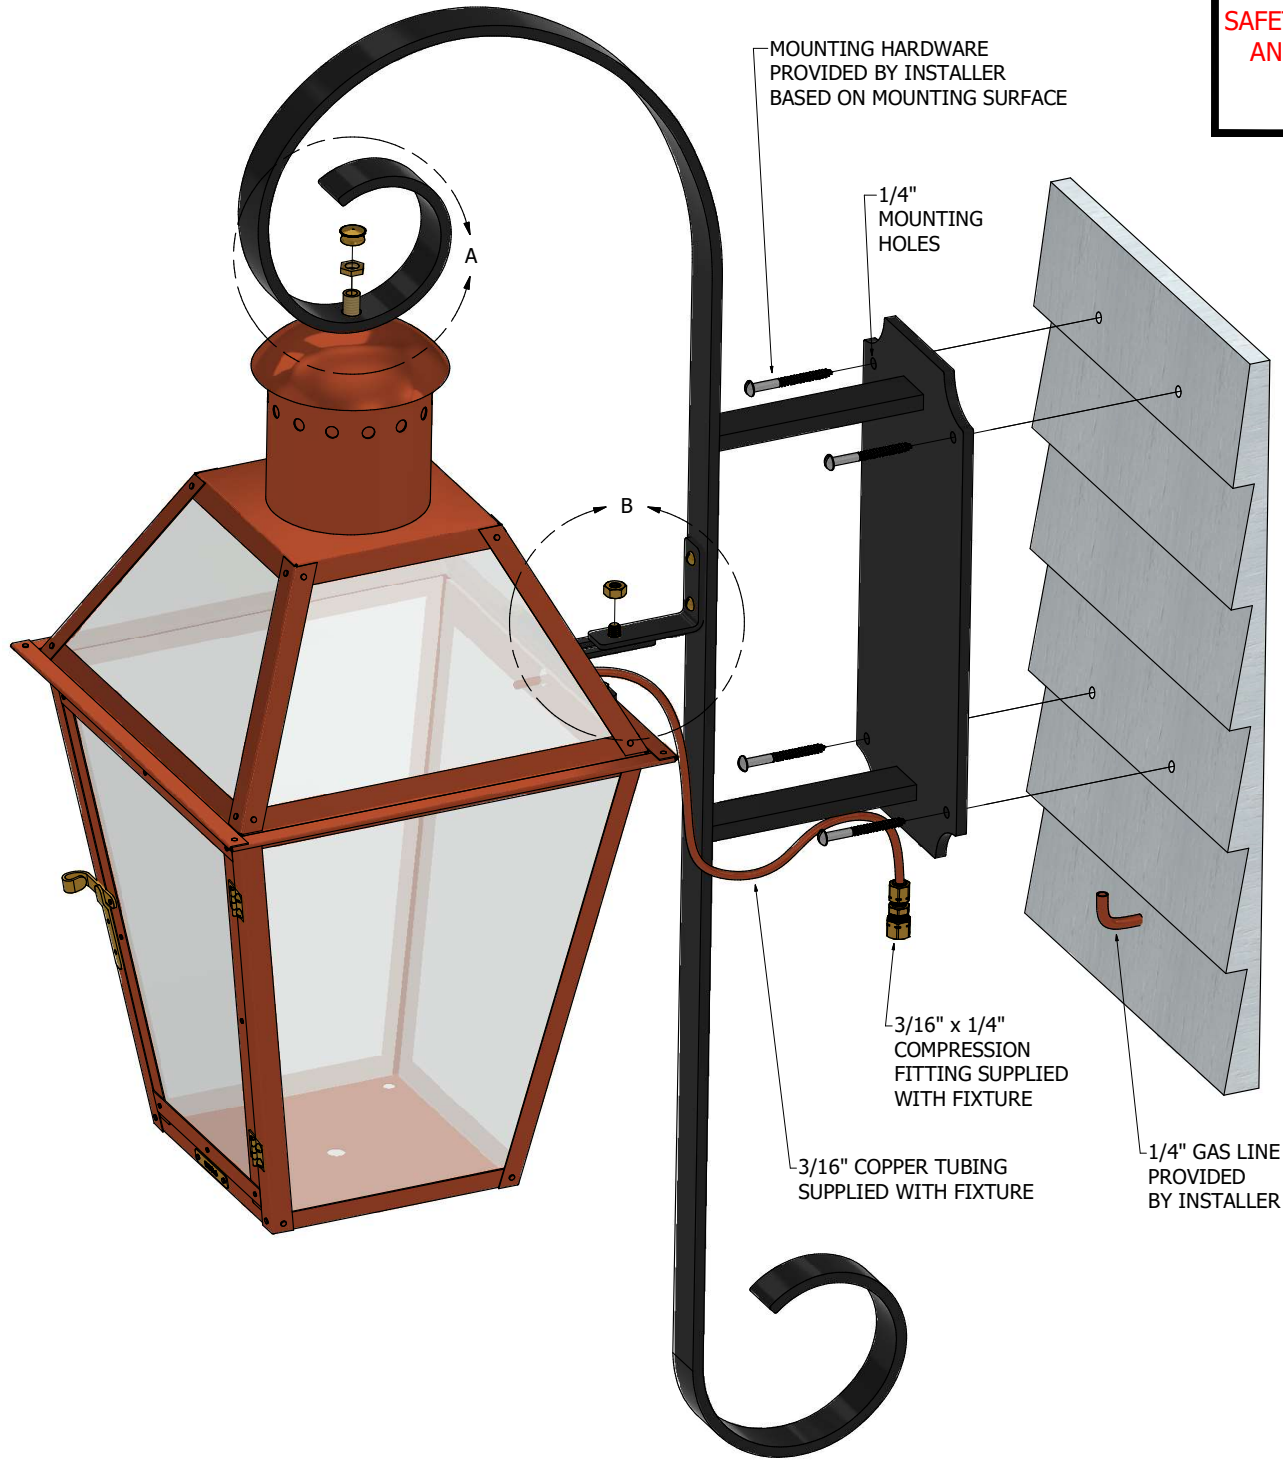

**FOR COMPLETE INSTALLATION INSTRUCTIONS AND SAFETY WARNINGS, REFERENCE THE GREEN "GAS INSTALLATION AND USER GUIDE" INCLUDED WITH YOUR FIXTURE OR VISIT: [BEVOLO.COM/INSTRUCTIONS](http://BEVOLO.COM/INSTRUCTIONS)**

**DETAIL A**  
FIXTURE TO BRACKET ATTACHMENT

**DETAIL B**  
LEVEL ADJUSTMENT

**BEVOLO GAS & ELECTRIC LIGHTS**  
**RODIN INSTALLATION - GAS**  
 COPYRIGHT 2023, BEVOLO GAS & ELECTRIC LIGHTS. THIS DRAWING AND ANY DESIGN OR DATA CONTAINED THEREIN ARE CONSIDERED PROPERTY OF BEVOLO GAS AND ELECTRIC LIGHTS. NEITHER THE DRAWING NOR ITS CONTENT MAY BE COPIED, REPRODUCED, OR EDITED TO A LIKENESS WITHOUT THE WRITTEN CONSENT OF BEVOLO GAS AND ELECTRIC LIGHTS.