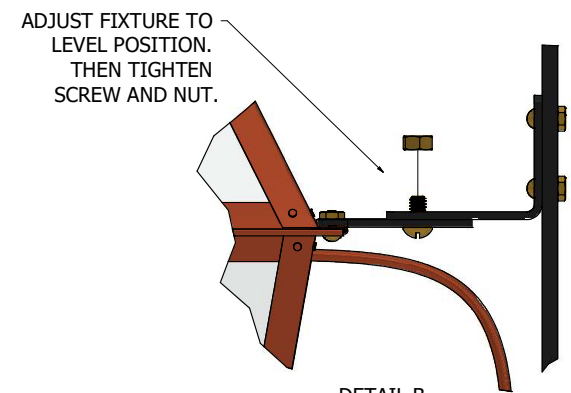

**FOR COMPLETE INSTALLATION INSTRUCTIONS AND SAFETY WARNINGS, REFERENCE THE GREEN "GAS INSTALLATION AND USER GUIDE" INCLUDED WITH YOUR FIXTURE OR VISIT: [BEVOLO.COM/INSTRUCTIONS](http://BEVOLO.COM/INSTRUCTIONS)**

**DETAIL A**  
FIXTURE TO BRACKET ATTACHMENT

**DETAIL B**  
LEVEL ADJUSTMENT

**BEVOLO GAS & ELECTRIC LIGHTS**  
**RODIN INSTALLATION - GAS**  
 COPYRIGHT 2023, BEVOLO GAS & ELECTRIC LIGHTS. THIS DRAWING AND ANY DESIGN OR DATA CONTAINED THEREIN ARE CONSIDERED PROPERTY OF BEVOLO GAS AND ELECTRIC LIGHTS. NEITHER THE DRAWING NOR ITS CONTENT MAY BE COPIED, REPRODUCED, OR EDITED TO A LIKENESS WITHOUT THE WRITTEN CONSENT OF BEVOLO GAS AND ELECTRIC LIGHTS.