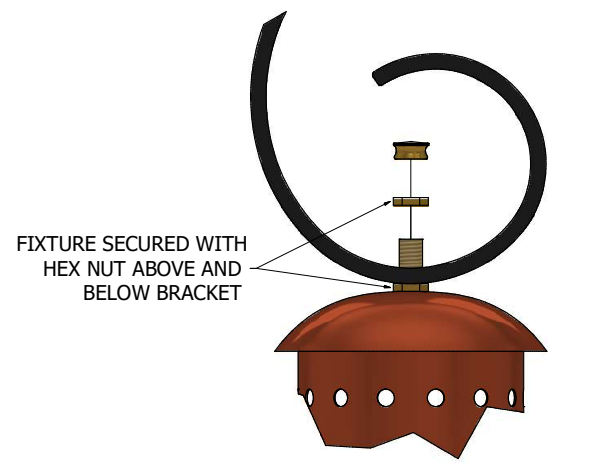

**FOR COMPLETE INSTALLATION INSTRUCTIONS AND SAFETY WARNINGS, REFERENCE THE GREEN "GAS INSTALLATION AND USER GUIDE" INCLUDED WITH YOUR FIXTURE OR VISIT: [BEVOLO.COM/INSTRUCTIONS](http://BEVOLO.COM/INSTRUCTIONS)**

**DETAIL A**  
FIXTURE TO BRACKET ATTACHMENT

**DETAIL B**  
LEVEL ADJUSTMENT

**BEVOLO GAS & ELECTRIC LIGHTS**  
**RODIN INSTALLATION - GAS**  
 COPYRIGHT 2023, BEVOLO GAS & ELECTRIC LIGHTS. THIS DRAWING AND ANY DESIGN OR DATA CONTAINED THEREIN ARE CONSIDERED PROPERTY OF BEVOLO GAS AND ELECTRIC LIGHTS. NEITHER THE DRAWING NOR ITS CONTENT MAY BE COPIED, REPRODUCED, OR EDITED TO A LIKENESS WITHOUT THE WRITTEN CONSENT OF BEVOLO GAS AND ELECTRIC LIGHTS.