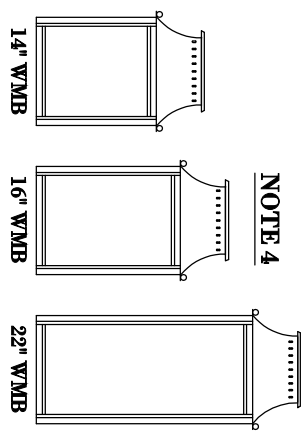

FRONT VIEW
(16" VERSION SHOWN)

SIDE VIEW
(16" VERSION SHOWN)

(CUSTOM LENGTHS AVAILABLE)
1 1/8"

ISOMETRIC VIEW
(NTS - BRACKET ONLY)

SIZE:	14"	16"	22"
A:	14 1/8"	16 1/8"	22 1/8"
B:	10 1/8"	10 1/8"	10 1/8"
C:	9 1/8"	9 1/8"	9 1/8"
D:	36"	36"	36"
E:	4"	4"	4"
F:	10 1/8"	12 1/8"	18 1/8"

- NOTES:
1. MOUNTING HARDWARE SUPPLIED BY OTHERS
 2. FIXTURES ARE HANDCRAFTED. DIMENSIONS MAY VARY PLUS OR MINUS 1/4"
 3. ELECTRIC LIGHTS SUPPLIED WITH 18/2 WIRE WITH GROUND
 4. PROPORTIONS FOR EACH SIZE CHANGE. 16" IS REPRESENTED ABOVE, THUMBNAILS TO THE RIGHT SHOW ALL FOR COMPARISON.