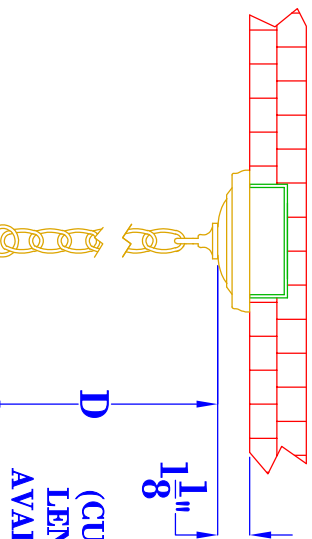

FRONT VIEW
(16" VERSION SHOWN)

SIDE VIEW
(16" VERSION SHOWN)

(CUSTOM LENGTHS AVAILABLE)
1 1/8"

ISOMETRIC VIEW
(NTS - BRACKET ONLY)

SIZE:	14"	16"	22"
A:	14 1/8"	16 1/8"	22 1/8"
B:	10 1/8"	10 1/8"	10 1/8"
C:	9 1/8"	9 1/8"	9 1/8"
D:	36"	36"	36"
E:	4"	4"	4"
F:	10 1/8"	12 1/8"	18 1/8"

- NOTES:
1. MOUNTING HARDWARE SUPPLIED BY OTHERS
 2. FIXTURES ARE HANDCRAFTED. DIMENSIONS MAY VARY PLUS OR MINUS 1/4"
 3. ELECTRIC LIGHTS SUPPLIED WITH 18/2 WIRE WITH GROUND
 4. PROPORTIONS FOR EACH SIZE CHANGE. 16" IS REPRESENTED ABOVE, THUMBNAILS TO THE RIGHT SHOW ALL FOR COMPARISON.

BEVOLO GAS & ELECTRIC LIGHTS

LIGHT:	WILLIAMSBURG 14", 16", 22"	DATE:	APP. BY:	JJG
BRACKET:	HANGING CHAIN ELECTRIC	3-9-23	REVISION:	1

COPYRIGHT 2023, BEVOLO GAS & ELECTRIC LIGHTS. DRAWINGS & DESIGNS ARE OWNED BY BEVOLO AND REMAIN THE SOLE AND EXCLUSIVE PROPERTY OF BEVOLO GAS & ELECTRIC LIGHTS. DRAWINGS AND DESIGNS SHALL NOT BE DUPLICATED IN WHOLE OR PART.