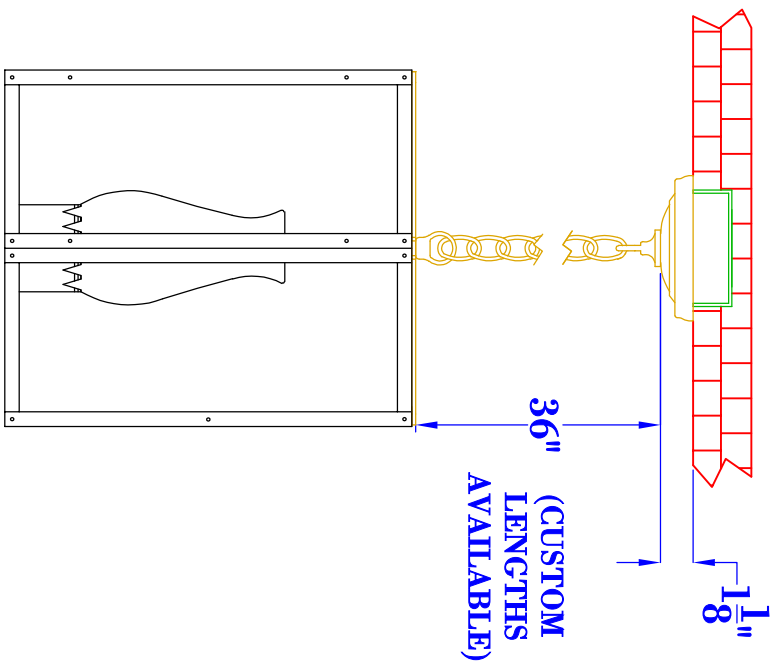

FRONT VIEW
(NTS)

SIDE VIEW
(NTS)

ISOMETRIC VIEW
(NTS-BRACKET ONLY)

NOTES:

1. MOUNTING HARDWARE SUPPLIED BY OTHERS
2. FIXTURES ARE HANDCRAFTED. DIMENSIONS MAY VARY PLUS OR MINUS $\frac{1}{4}$ "
3. ELECTRIC LIGHTS SUPPLIED WITH 18/2 WIRE WITH GROUND

BEVOLO GAS & ELECTRIC LIGHTS

LIGHT:	SIX SIDED HANGING LIGHT	DATE:	DRW BY:	JJG	COPYRIGHT 2023, BEVOLO GAS & ELECTRIC LIGHTS. DRAWINGS & DESIGNS ARE OWNED BY BEVOLO AND REMAIN THE SOLE AND EXCLUSIVE PROPERTY OF BEVOLO GAS & ELECTRIC LIGHTS. DRAWINGS AND DESIGNS SHALL NOT BE DUPLICATED IN WHOLE OR PART.
BRACKET:	HANGING CHAIN (NO SCROLLS)	3-9-23	APP. BY:	JJG	
			REVISION:	1	