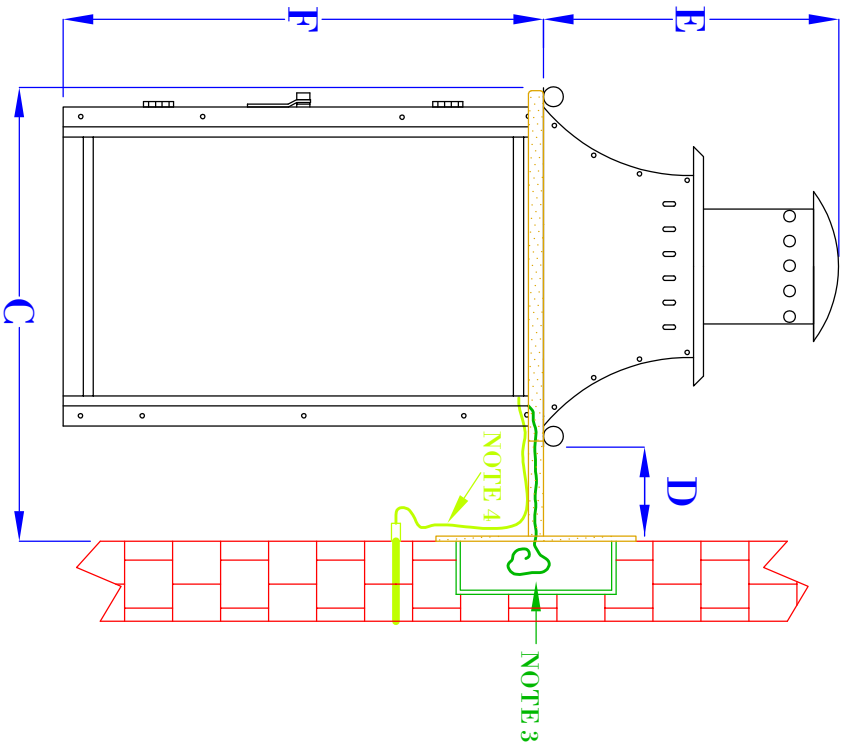

FRONT VIEW
(16" VERSION SHOWN)

SIDE VIEW
(16" VERSION SHOWN)

ISO VIEW
(NTS- BRACKET ONLY)

SIZE:	14"	16"	22"
A:	17 1/2"	19 1/2"	25 1/2"
B:	10 1/8"	10 1/8"	10 1/8"
C:	11 5/8"	11 5/8"	11 5/8"
D:	2 1/2"	2 1/2"	2 1/2"
E:	4"	4"	4"
F:	10 1/8"	12 1/8"	18 1/8"

- NOTES:
1. MOUNTING HARDWARE SUPPLIED BY OTHERS
 2. FIXTURES ARE HANDCRAFTED. DIMENSIONS MAY VARY PLUS OR MINUS 1/4"
 3. ELECTRIC LIGHTS SUPPLIED WITH 18/2 WIRE WITH GROUND
 4. GAS LIGHTS SUPPLIED WITH 3/16" COPPER GAS LINE AND 3/16" x 1/4" GAS LINE ADAPTOR
 5. PROPORTIONS FOR EACH SIZE CHANGE. 16" IS REPRESENTED ABOVE, THUMBNAILS TO THE RIGHT SHOW ALL FOR COMPARISON.