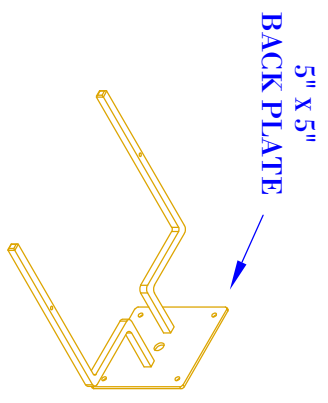

FRONT VIEW
(16" VERSION SHOWN)

SIDE VIEW
(16" VERSION SHOWN)

ISO VIEW
(NTS- BRACKET ONLY)

SIZE:	14"	16"	22"
A:	17 1/2"	19 1/2"	25 1/2"
B:	10 1/8"	10 1/8"	10 1/8"
C:	11 5/8"	11 5/8"	11 5/8"
D:	2 1/2"	2 1/2"	2 1/2"
E:	4"	4"	4"
F:	10 1/8"	12 1/8"	18 1/8"

- NOTES:
1. MOUNTING HARDWARE SUPPLIED BY OTHERS
 2. FIXTURES ARE HANDCRAFTED. DIMENSIONS MAY VARY PLUS OR MINUS 1/4"
 3. ELECTRIC LIGHTS SUPPLIED WITH 18/2 WIRE WITH GROUND
 4. GAS LIGHTS SUPPLIED WITH 3/16" COPPER GAS LINE AND 3/16" x 1/4" GAS LINE ADAPTOR
 5. PROPORTIONS FOR EACH SIZE CHANGE. 16" IS REPRESENTED ABOVE, THUMBNAILS TO THE RIGHT SHOW ALL FOR COMPARISON.