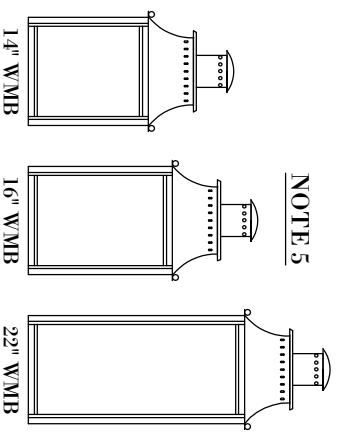

FRONT VIEW
(16" VERSION SHOWN)

SIDE VIEW
(16" VERSION SHOWN)

ISO VIEW
(NTS- BRACKET ONLY)

SIZE:	14"	16"	22"
A:	17 1/2"	19 1/2"	25 1/2"
B:	10 1/8"	10 1/8"	10 1/8"
C:	11 5/8"	11 5/8"	11 5/8"
D:	2 1/2"	2 1/2"	2 1/2"
E:	4"	4"	4"
F:	10 1/8"	12 1/8"	18 1/8"

- NOTES:
1. MOUNTING HARDWARE SUPPLIED BY OTHERS
 2. FIXTURES ARE HANDCRAFTED. DIMENSIONS MAY VARY PLUS OR MINUS 1/4"
 3. ELECTRIC LIGHTS SUPPLIED WITH 18/2 WIRE WITH GROUND
 4. GAS LIGHTS SUPPLIED WITH 3/16" COPPER GAS LINE AND 3/16" x 1/4" GAS LINE ADAPTOR
 5. PROPORTIONS FOR EACH SIZE CHANGE. 16" IS REPRESENTED ABOVE, THUMBNAILS TO THE RIGHT SHOW ALL FOR COMPARISON.