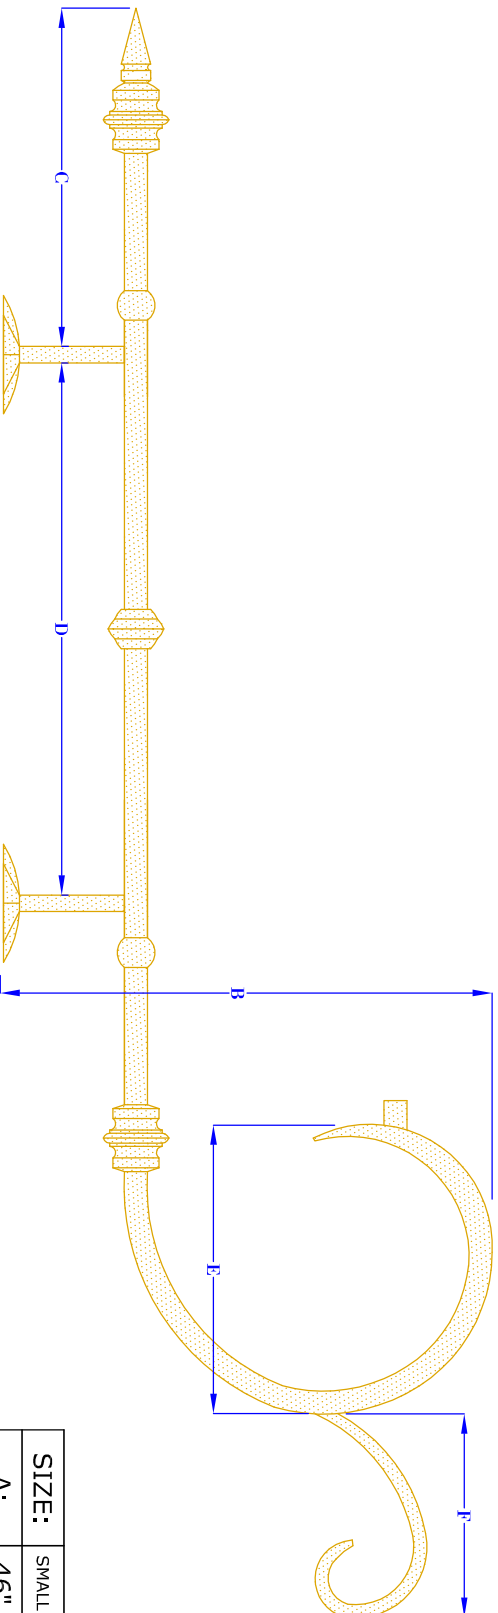

FRONT VIEW
(NTS)

SIDE VIEW
(NTS)

SIZE:	SMALL	LARGE
A:	46"	61"
B:	15"	18 ⁵ / ₈ "
C:	11 ³ / ₄ "	12 ³ / ₄ "
D:	15"	20"
E:	8 ¹ / ₈ "	10 ³ / ₄ "
F:	6"	7 ³ / ₄ "

BEVOLO GAS & ELECTRIC LIGHTS

LIGHT:

DATE:

DRW BY:

JJG

BRACKET:

GAS CANAL ST. LIGHT

11-2-15

APP. BY:

MAJ

COPYRIGHT 2009, BEVOLO GAS & ELECTRIC LIGHTS, DRAWINGS & DESIGNS ARE OWNED BY BEVOLO AND REMAIN THE SOLE AND EXCLUSIVE PROPERTY OF BEVOLO GAS & ELECTRIC LIGHTS. DRAWINGS AND DESIGNS SHALL NOT BE DUPLICATED IN WHOLE OR PART.