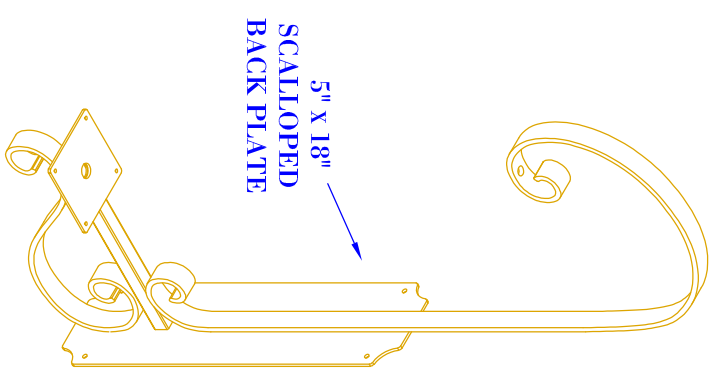

FRONT VIEW
(NTS)

SIDE VIEW
(NTS)

ISOMETRIC VIEW
(NTS-BRACKET ONLY)

- NOTES:**
1. MOUNTING HARDWARE SUPPLIED BY OTHERS
 2. FIXTURES ARE HANDCRAFTED. DIMENSIONS MAY VARY PLUS OR MINUS $\frac{1}{4}$ "
 3. ELECTRIC LIGHTS SUPPLIED WITH 18/2 WIRE WITH GROUND
 4. GAS LIGHTS SUPPLIED WITH $\frac{3}{16}$ " COPPER GAS LINE AND $\frac{3}{16}$ " X $\frac{1}{4}$ " GAS LINE ADAPTOR

BEVOLO GAS & ELECTRIC LIGHTS

LIGHT:

PROVENCE

BRACKET:

STANDARD WALL MOUNT

DATE: 7-23-19
APP. BY: JIG
REVISION: 3

SIZE:	21"	24"
A:	31"	36"
B:	12 $\frac{1}{2}$ "	14 $\frac{1}{4}$ "
C:	15 $\frac{1}{4}$ "	16 $\frac{1}{4}$ "
D:	2 $\frac{3}{4}$ "	2"
E:	9 $\frac{7}{8}$ "	11"
F:	10 $\frac{1}{4}$ "	12 $\frac{1}{8}$ "