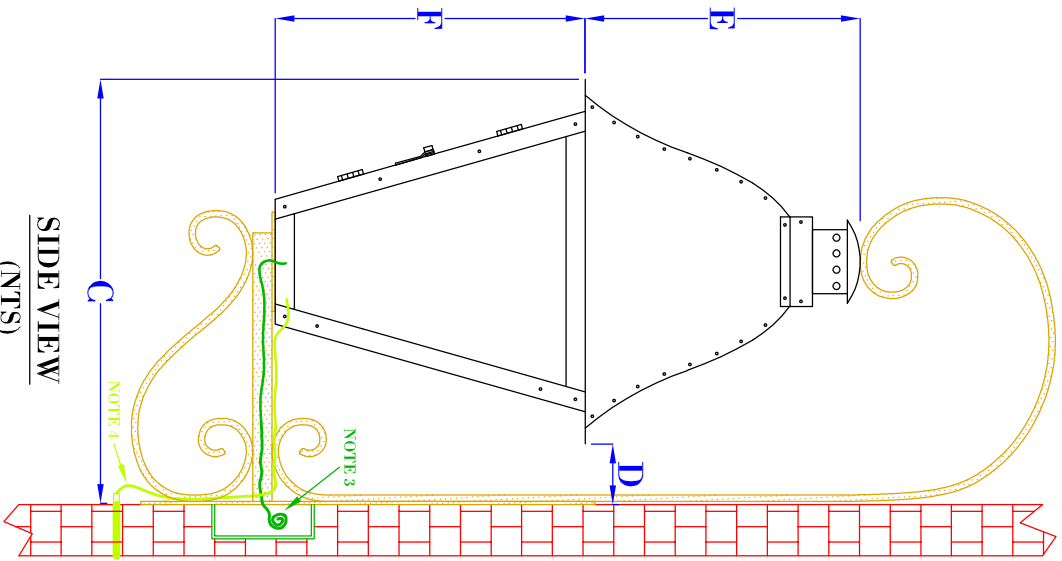

FRONT VIEW
(NTS)

SIDE VIEW
(NTS)

ISOMETRIC VIEW
(NTS-BRACKET ONLY)

- NOTES:**
1. MOUNTING HARDWARE SUPPLIED BY OTHERS
 2. FIXTURES ARE HANDCRAFTED. DIMENSIONS MAY VARY PLUS OR MINUS $\frac{1}{4}$ "
 3. ELECTRIC LIGHTS SUPPLIED WITH 18/2 WIRE WITH GROUND
 4. GAS LIGHTS SUPPLIED WITH $\frac{3}{16}$ " COPPER GAS LINE AND $\frac{3}{16}$ " X $\frac{1}{4}$ " GAS LINE ADAPTOR

BEVOLO GAS & ELECTRIC LIGHTS

LIGHT:

PROVENCE

BRACKET:

STANDARD WALL MOUNT

DATE: 7-23-19
APP. BY: JIG
REVISION: 3

SIZE:	21"	24"
A:	31"	36"
B:	12 $\frac{1}{2}$ "	14 $\frac{1}{4}$ "
C:	15 $\frac{1}{4}$ "	16 $\frac{1}{4}$ "
D:	2 $\frac{3}{4}$ "	2"
E:	9 $\frac{7}{8}$ "	11"
F:	10 $\frac{1}{4}$ "	12 $\frac{1}{8}$ "