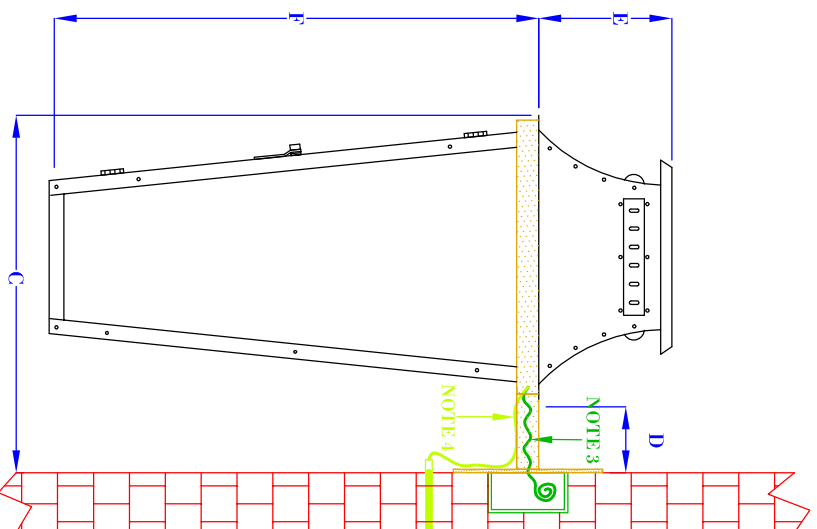

FRONT VIEW
(NTS)

SIDE VIEW
(NTS)

BACKPLATE DETAIL
(NTS)

- NOTES:**
1. MOUNTING HARDWARE SUPPLIED BY OTHERS
 2. FIXTURES ARE HANDCRAFTED. DIMENSIONS MAY VARY PLUS OR MINUS $\frac{1}{16}$ "
 3. ELECTRIC LIGHTS SUPPLIED WITH 18/2 WIRE WITH GROUND. ELECTRIC WIRE RUNS INSIDE OF THE BRACKET.
 4. GAS LIGHTS SUPPLIED WITH $\frac{3}{16}$ " COPPER GAS LINE AND $\frac{3}{16}$ " x $\frac{1}{4}$ " GAS LINE ADAPTOR

BEVOLO GAS & ELECTRIC LIGHTS

ITALIANATE

LIGHT:
BRACKET:

FRENCH QUARTER BRACKET

DATE: 12-3-15
APP. BY: MAJ
REVISION: 3

SIZE:	20"	27"	33"
A:	20"	26 $\frac{3}{4}$ "	32 $\frac{5}{8}$ "
B:	9 $\frac{5}{8}$ "	12 $\frac{3}{8}$ "	15 $\frac{1}{4}$ "
C:	11 $\frac{3}{4}$ "	14 $\frac{7}{8}$ "	17 $\frac{3}{4}$ "
D:	2 $\frac{1}{2}$ "	2 $\frac{1}{2}$ "	2 $\frac{1}{2}$ "
E:	4 $\frac{1}{2}$ "	6 $\frac{3}{8}$ "	7 $\frac{1}{4}$ "
F:	15 $\frac{1}{2}$ "	20 $\frac{3}{8}$ "	25 $\frac{3}{8}$ "