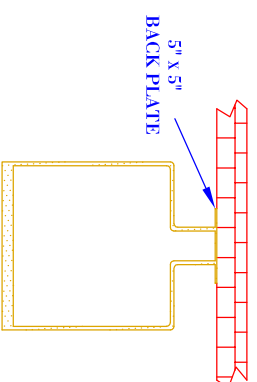

FRONT VIEW
(NTS)

SIDE VIEW
(NTS)

BACKPLATE DETAIL
(NTS)

- NOTES:**
1. MOUNTING HARDWARE SUPPLIED BY OTHERS
 2. FIXTURES ARE HANDCRAFTED. DIMENSIONS MAY VARY PLUS OR MINUS $\frac{1}{16}$ "
 3. ELECTRIC LIGHTS SUPPLIED WITH 18/2 WIRE WITH GROUND. ELECTRIC WIRE RUNS INSIDE OF THE BRACKET.
 4. GAS LIGHTS SUPPLIED WITH $\frac{3}{16}$ " COPPER GAS LINE AND $\frac{3}{16}$ " x $\frac{1}{4}$ " GAS LINE ADAPTOR

BEVOLO GAS & ELECTRIC LIGHTS

ITALIANATE

LIGHT:
BRACKET:

FRENCH QUARTER BRACKET

DATE: 12-3-15
APP. BY: MAJ
REVISION: 3

SIZE:	20"	27"	33"
A:	20"	26 $\frac{3}{4}$ "	32 $\frac{5}{8}$ "
B:	9 $\frac{5}{8}$ "	12 $\frac{3}{8}$ "	15 $\frac{1}{4}$ "
C:	11 $\frac{3}{4}$ "	14 $\frac{7}{8}$ "	17 $\frac{3}{4}$ "
D:	2 $\frac{1}{2}$ "	2 $\frac{1}{2}$ "	2 $\frac{1}{2}$ "
E:	4 $\frac{1}{2}$ "	6 $\frac{3}{8}$ "	7 $\frac{1}{4}$ "
F:	15 $\frac{1}{2}$ "	20 $\frac{3}{8}$ "	25 $\frac{3}{8}$ "