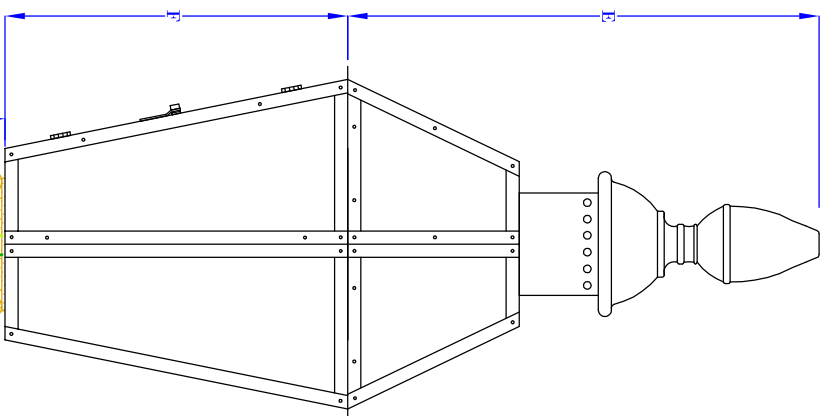

FRONT VIEW
(NTS)

SIDE VIEW
(NTS)

BOTTOM VIEW-POST MOUNT
(NTS- BRACKET ONLY)

SIDE VIEW-COLUMN MOUNT ADAPTOR
(NTS- BRACKET ONLY)

SIZE:	25"	30"	33"	35"
	19" SS	22" SS	25" SS	27" SS
A:	28 5/8"	32 3/8"	33 7/8"	35 1/2"
B:	13 5/8"	14 5/8"	15 3/4"	17 7/8"
C:	5" x 5"	5" x 5"	5" x 5"	5" x 5"
D:	3"	3"	3"	3"
E:	13 7/8"	17"	17 7/8"	18 3/8"
F:	11 3/4"	12 3/8"	13"	14 1/8"

- NOTES:
1. MOUNTING HARDWARE SUPPLIED BY OTHERS
 2. FIXTURES ARE HANDCRAFTED. DIMENSIONS MAY VARY PLUS OR MINUS 1/4"
 3. ELECTRIC LIGHTS SUPPLIED WITH 18/2 WIRE WITH GROUND
 4. GAS LIGHTS SUPPLIED WITH 4" GAS NIPPLE AND 1/8" IP x 1/4" GAS LINE ADAPTOR